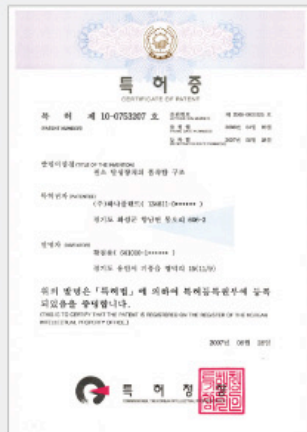

CERTIFICATION

REFERENCE

REFERENCE

S-OIL N<sub>2</sub> RE-FINERY SYSTEM

LG INNOTECH N<sub>2</sub> GENERATOR

TUPRAS AIR DRYER

HYUNDAI POWERTECH AIR DRYER

RAS LAFFAN AIR DRYER