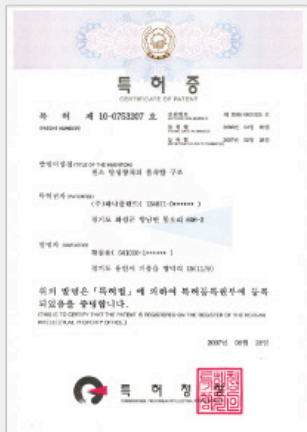

CERTIFICATION

REFERENCE

REFERENCE

S-OIL N₂ RE-FINERY SYSTEM

LG INNOTECH N₂ GENERATOR

TUPRAS AIR DRYER

HYUNDAI POWERTECH AIR DRYER

RAS LAFFAN AIR DRYER